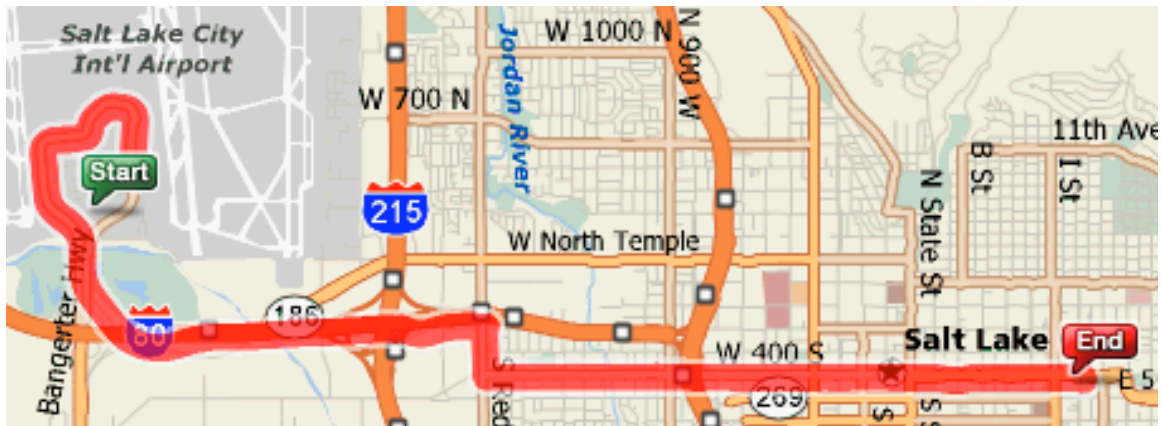

Directions from the Salt Lake City International Airport to the University Guest House

	1: Start out going SOUTHEAST on ramp.	2.6 miles
	2: Merge onto I-80 E via the exit on the LEFT toward OGDEN / PROVO.	1.1 miles
	3: Take the REDWOOD RD / UT-68 exit- EXIT 118.	0.9 miles
	4: Turn RIGHT onto S REDWOOD RD / UT-68.	0.3 miles
	5: Turn LEFT onto W 400 S.	4.0 miles
	6: W 400 S becomes E 500 S / UT-186 E.	0.9 miles
	7: Turn LEFT onto CAMPUS CENTER DR.	<0.1 miles
	8: Enter next roundabout and take 1st exit onto E SOUTH CAMPUS DR / UT-282 E.	0.5 miles
	9: Stay STRAIGHT to go onto HEMPSTEAD RD.	0.1 miles
	10: Turn SLIGHT LEFT onto SOLDIERS CIR.	<0.1 miles
	11: Turn SLIGHT LEFT onto FORT DOUGLAS BLVD.	<0.1 miles
	12: End at 110 Fort Douglas Blvd Salt Lake City, UT 84113-5036, US	
Total Est. Time: 29 minutes Total Est. Distance: 11.08 miles		

Directions from the Salt Lake City International Airport to the Chase Suite Hotel

	1: Start out going SOUTHEAST on ramp.	2.6 miles
	2: Merge onto I-80 E via the exit on the LEFT toward OGDEN / PROVO.	1.1 miles
	3: Take the REDWOOD RD / UT-68 exit- EXIT 118.	0.9 miles
	4: Turn RIGHT onto S REDWOOD RD / UT-68.	0.3 miles
	5: Turn LEFT onto W 400 S.	3.7 miles
	6: Make a U-TURN at S 800 E onto E 400 S / UNIVERSITY BLVD / UT-186 W.	<0.1 miles
	7: End at 765 E 400 S Salt Lake City, UT 84102-2901, US	
Total Est. Time: 21 minutes		Total Est. Distance: 8.91 miles

Directions from the Salt Lake City International Airport to the Hotel Monaco

	1: Start out going SOUTHEAST on ramp.	2.6 miles
	2: Merge onto UT-186 E toward CITY CTR. / NORTH TEMPLE ST.	4.3 miles
	3: Turn RIGHT onto TRIAD CTR / N 300 W / UT-186. Continue to follow N 300 W / UT-186.	0.4 miles
	4: Turn LEFT onto W 200 S.	0.4 miles
	5: End at 15 W 200 S Salt Lake City, UT 84101-1604, US	
Total Est. Time: 17 minutes		Total Est. Distance: 7.89 miles