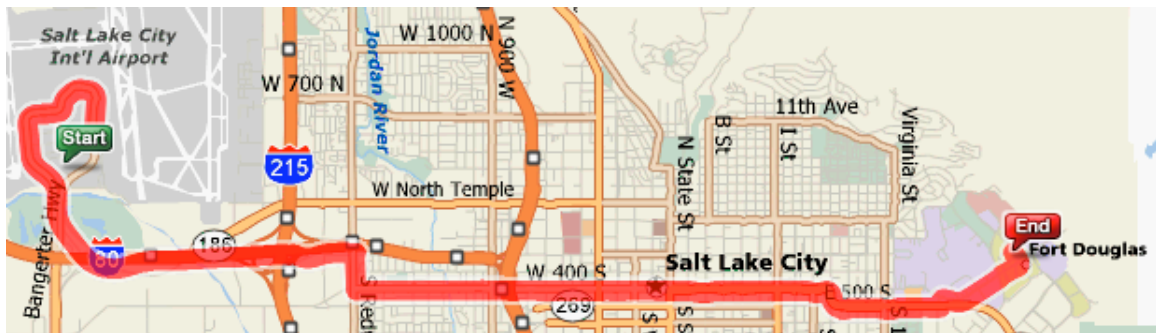

Directions from the Salt Lake City International Airport to the University Guest House

	1: Start out going SOUTHEAST on ramp.	2.6 miles
	2: Merge onto I-80 E via the exit on the LEFT toward OGDEN / PROVO.	1.1 miles
	3: Take the REDWOOD RD / UT-68 exit- EXIT 118.	0.9 miles
	4: Turn RIGHT onto S REDWOOD RD / UT-68.	0.3 miles
	5: Turn LEFT onto W 400 S.	4.0 miles
	6: W 400 S becomes E 500 S / UT-186 E.	0.9 miles
	7: Turn LEFT onto CAMPUS CENTER DR.	<0.1 miles
	8: Enter next roundabout and take 1st exit onto E SOUTH CAMPUS DR / UT-282 E.	0.5 miles
	9: Stay STRAIGHT to go onto HEMPSTEAD RD.	0.1 miles
	10: Turn SLIGHT LEFT onto SOLDIERS CIR.	<0.1 miles
	11: Turn SLIGHT LEFT onto FORT DOUGLAS BLVD.	<0.1 miles
	12: End at 110 Fort Douglas Blvd Salt Lake City, UT 84113-5036, US	
Total Est. Time: 29 minutes Total Est. Distance: 11.08 miles		

Directions from the Salt Lake City International Airport to the Chase Suite Hotel

	1: Start out going SOUTHEAST on ramp.	2.6 miles
	2: Merge onto I-80 E via the exit on the LEFT toward OGDEN / PROVO.	1.1 miles
	3: Take the REDWOOD RD / UT-68 exit- EXIT 118.	0.9 miles
	4: Turn RIGHT onto S REDWOOD RD / UT-68.	0.3 miles
	5: Turn LEFT onto W 400 S.	3.7 miles
	6: Make a U-TURN at S 800 E onto E 400 S / UNIVERSITY BLVD / UT-186 W.	<0.1 miles
	7: End at 765 E 400 S Salt Lake City, UT 84102-2901, US	
Total Est. Time: 21 minutes		Total Est. Distance: 8.91 miles

Directions from the Salt Lake City International Airport to the Hotel Monaco

	1: Start out going SOUTHEAST on ramp.	2.6 miles
	2: Merge onto UT-186 E toward CITY CTR. / NORTH TEMPLE ST.	4.3 miles
	3: Turn RIGHT onto TRIAD CTR / N 300 W / UT-186. Continue to follow N 300 W / UT-186.	0.4 miles
	4: Turn LEFT onto W 200 S.	0.4 miles
	5: End at 15 W 200 S Salt Lake City, UT 84101-1604, US	
Total Est. Time: 17 minutes		Total Est. Distance: 7.89 miles