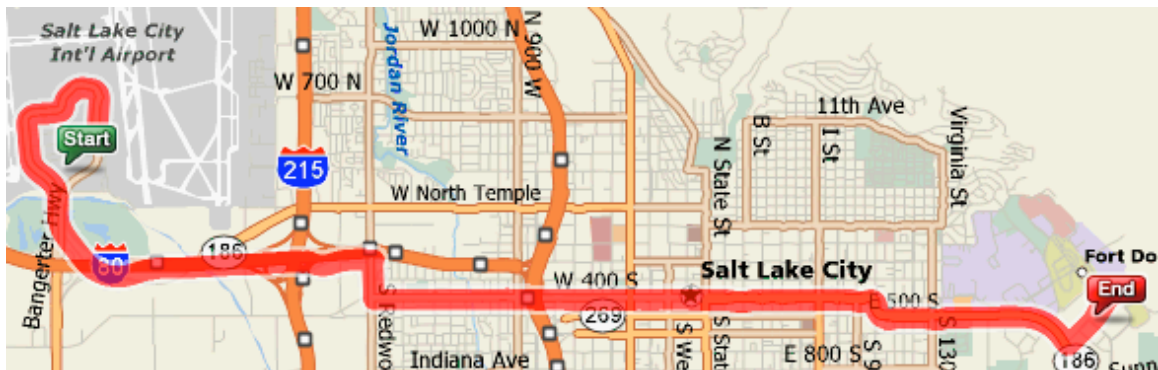

Directions from the Salt Lake City International Airport to the University Guest House

	1: Start out going SOUTHEAST on ramp.	2.6 miles
	2: Merge onto I-80 E via the exit on the LEFT toward OGDEN / PROVO.	1.1 miles
	3: Take the REDWOOD RD / UT-68 exit- EXIT 118.	0.9 miles
	4: Turn RIGHT onto S REDWOOD RD / UT-68.	0.3 miles
	5: Turn LEFT onto W 400 S.	4.0 miles
	6: W 400 S becomes E 500 S / UT-186 E.	0.9 miles
	7: Turn LEFT onto CAMPUS CENTER DR.	<0.1 miles
	8: Enter next roundabout and take 1st exit onto E SOUTH CAMPUS DR / UT-282 E.	0.5 miles
	9: Stay STRAIGHT to go onto HEMPSTEAD RD.	0.1 miles
	10: Turn SLIGHT LEFT onto SOLDIERS CIR.	<0.1 miles
	11: Turn SLIGHT LEFT onto FORT DOUGLAS BLVD.	<0.1 miles
	12: End at 110 Fort Douglas Blvd Salt Lake City, UT 84113-5036, US	
Total Est. Time: 29 minutes Total Est. Distance: 11.08 miles		

Directions from the Salt Lake City International Airport to the Chase Suite Hotel

	1: Start out going SOUTHEAST on ramp.	2.6 miles
	2: Merge onto I-80 E via the exit on the LEFT toward OGDEN / PROVO.	1.1 miles
	3: Take the REDWOOD RD / UT-68 exit- EXIT 118.	0.9 miles
	4: Turn RIGHT onto S REDWOOD RD / UT-68.	0.3 miles
	5: Turn LEFT onto W 400 S.	3.7 miles
	6: Make a U-TURN at S 800 E onto E 400 S / UNIVERSITY BLVD / UT-186 W.	<0.1 miles
	7: End at 765 E 400 S Salt Lake City, UT 84102-2901, US	
Total Est. Time: 21 minutes		Total Est. Distance: 8.91 miles

Directions from the Salt Lake City International Airport to the Hotel Monaco

	1: Start out going SOUTHEAST on ramp.	2.6 miles
	2: Merge onto UT-186 E toward CITY CTR. / NORTH TEMPLE ST.	4.3 miles
	3: Turn RIGHT onto TRIAD CTR / N 300 W / UT-186. Continue to follow N 300 W / UT-186.	0.4 miles
	4: Turn LEFT onto W 200 S.	0.4 miles
	5: End at 15 W 200 S Salt Lake City, UT 84101-1604, US	
Total Est. Time: 17 minutes		Total Est. Distance: 7.89 miles