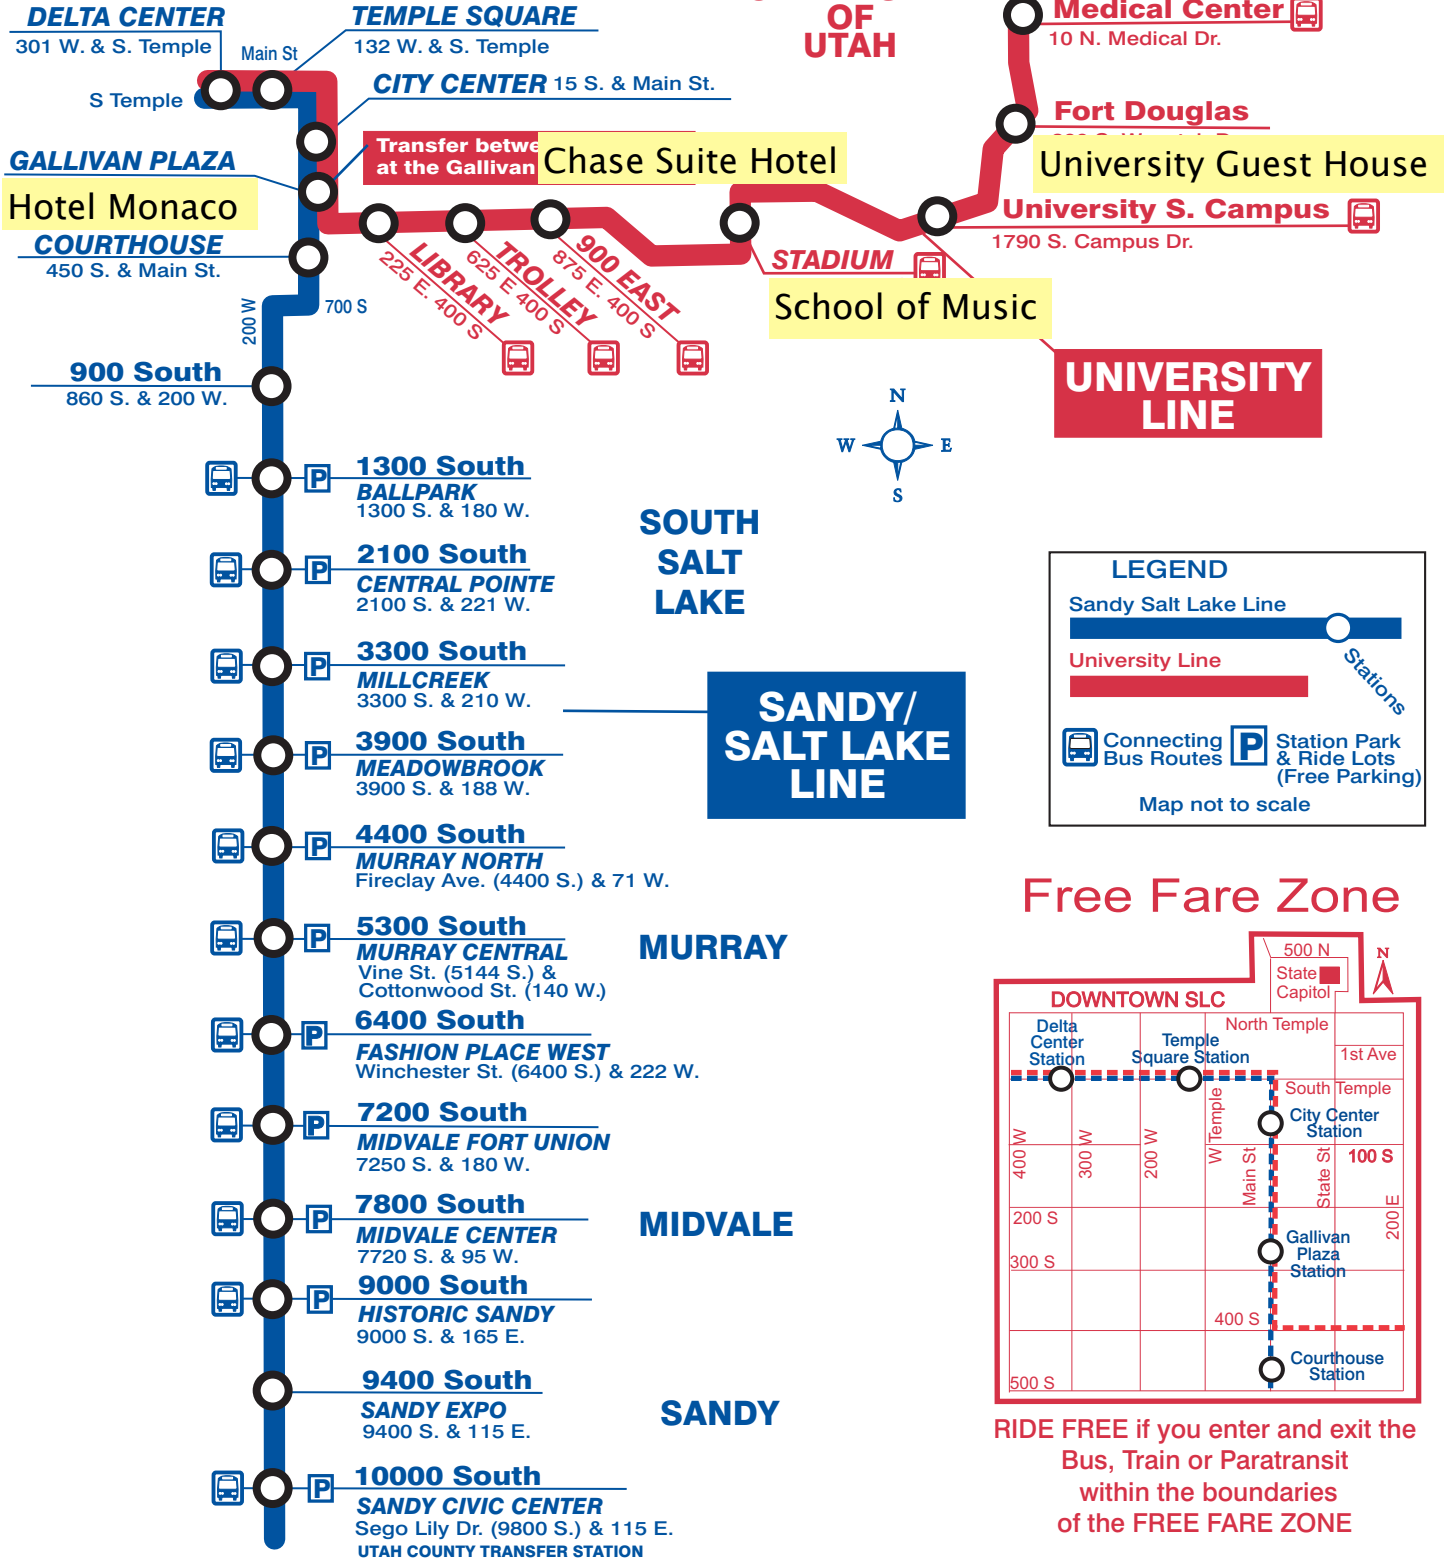

SALT LAKE CITY

UNIVERSITY LINE

LEGEND

- Sandy Salt Lake Line
- University Line
- Stations
- Connecting Bus Routes
- Station Park & Ride Lots (Free Parking)

Map not to scale

Free Fare Zone

RIDE FREE if you enter and exit the Bus, Train or Paratransit within the boundaries of the **FREE FARE ZONE**