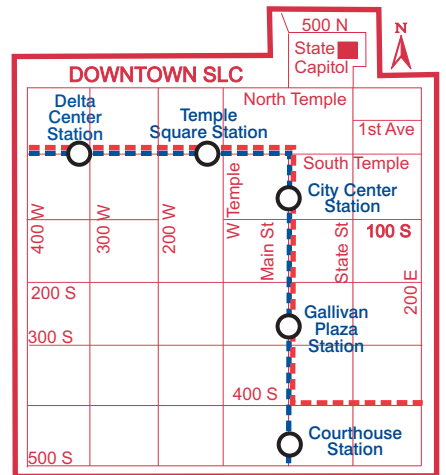

SALT LAKE CITY

UNIVERSITY LINE

LEGEND

- Sandy Salt Lake Line
- University Line
- Stations
- Connecting Bus Routes
- Station Park & Ride Lots (Free Parking)

Map not to scale

Free Fare Zone

RIDE FREE if you enter and exit the Bus, Train or Paratransit within the boundaries of the **FREE FARE ZONE**